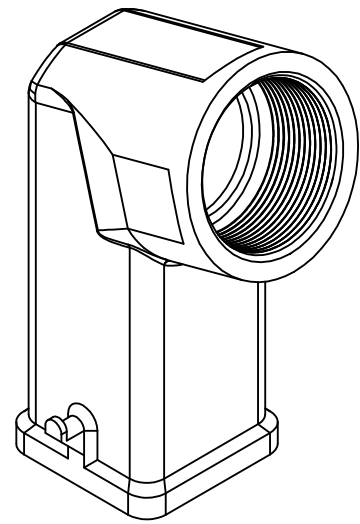

1

2

A

A

Diritti riservati All rights reserved

B

B