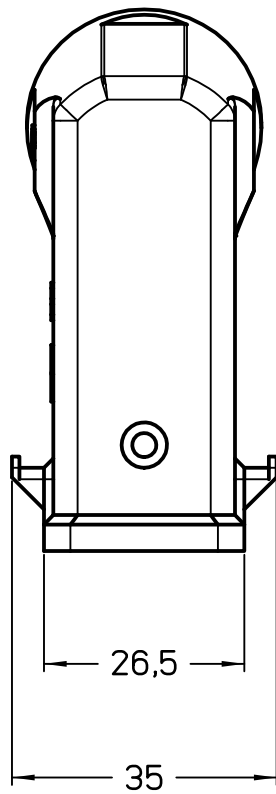

C

C

REV.	DATE	SIGNATURE

Dimensions in mm

Simplified representation with dimensions without tolerance

Original Size A4

Date 27/11/23

Sign. G. Renna

MKH VA25

Angled insulating hood, M25 cable entry, with 2 pegs, HYGIENIC

Scale 1:1

1

2