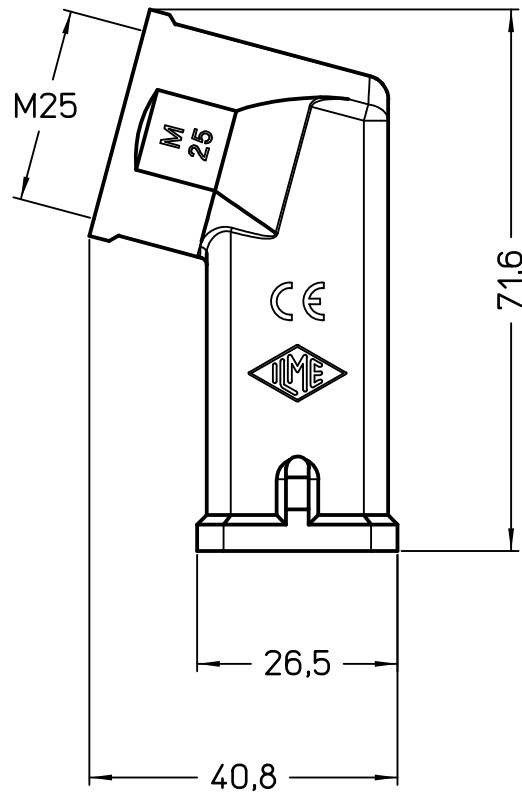

C

C

REV.	DATE	SIGNATURE

Dimensions in mm

Simplified representation with dimensions without tolerance

Original Size A4

Date 27/11/23

Sign. G. Renna

MKH VA25

Angled insulating hood, M25 cable entry, with 2 pegs, HYGIENIC

Scale 1:1

1

2